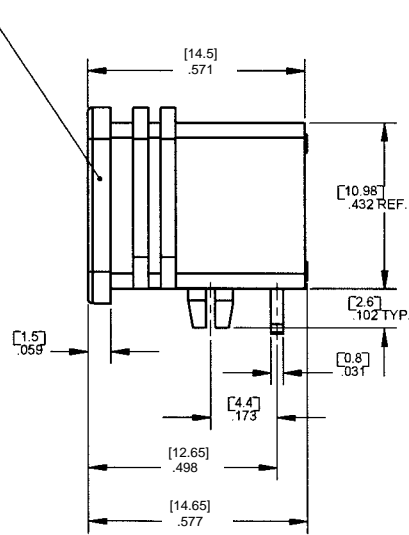

POWER INLET SOCKET PRODUCT BULLETIN 526

Power Inlet Socket RAPC322

REVISED 9-24-03