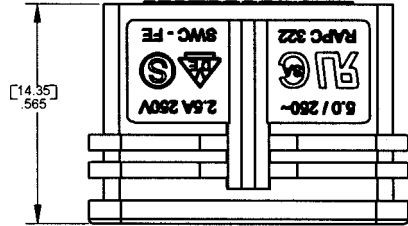

POWER INLET SOCKET PRODUCT BULLETIN 526

Power Inlet Socket RAPC322

REVISED 9-24-03