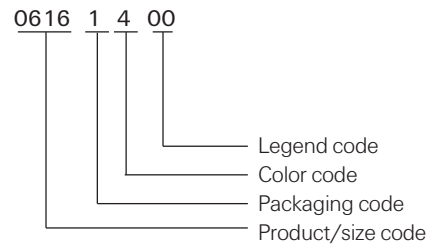

Z-Type® markers are a simple, cost-effective solution for many commercial wire identification applications. The markers are supplied either straight cut or chevron cut: the chevron cut option ensures the legends remain aligned. Standard Z-Type® markers are yellow or white with black legends and can be supplied as loose pieces packed in boxes or on reels. Color coded markers are also available.

Features and benefits

- Resistant to sea water, fuels and oils
- 9 sizes covering wire diameters from 1.5mm to 12.7mm (0.06 inches to 0.5 inches)
- Applicator wands available for easy marker installation

Part numbering system

OBSOLETE
NOT the LATEST
REVISION

Z-Type® push-on wire markers

Ordering information

Size code (straight cut)	Size code (chevron cut)	Marker size	Marker Length (mm)	Pack quantity	Cable diameter	
					mm	inches
0580	1151	5	4.5	1000	1.5 - 2.0	0.06 - 0.08
0581	1152	7	4.5	1000	2.0 - 3.2	0.08 - 0.13
0615	1153	9	4.5	1000	2.5 - 4.0	0.10 - 0.16
0616	1154	11	4.5	1000	2.9 - 4.7	0.11 - 0.19
0617	1155	13	4.5	1000	3.4 - 5.7	0.13 - 0.22
0618	1156	15	4.5	1000	3.8 - 6.3	0.15 - 0.25
0620	1157	18	4.5	500	4.3 - 6.9	0.17 - 0.27
0622	1158	23	6.0	500	5.5 - 8.9	0.22 - 0.35
0624	1159	35	6.0	250	7.9 - 12.7	0.31 - 0.50