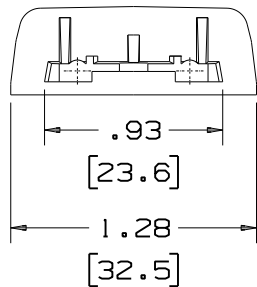

THIS COPY IS PROVIDED ON A RESTRICTED BASIS AND IS NOT TO BE USED IN ANY WAY DETRIMENTAL TO THE INTERESTS OF PANDUIT CORP.

| PART NO. | COLOR | WEIGHT |
|----------|---------------------|-------------------------------------|
| PECF6E1 | ELECTRICAL IVORY | .44 LB/100 PCS. (199 g/100 PCS.) |
| PECF6IW | INT. WHITE | |

NOTES:

- SEE CURRENT PRICE SHEET FOR PACKAGE SIZE PART NUMBER SUFFIX DESIGNATION.
- THIS PRODUCT IS INTENDED TO BE USED WITH PANDUIT POWER DUCT (PD6) SURFACE RACEWAY.
- DIMENSIONS IN PARENTHESIS ARE IN METRIC.

CAD FILENAME/LAYERS WPC-PECF6_CR_00.PRT

PANDUIT CORP. TINLEY PARK, ILLINOIS

PD6 POWER END
CAP FITTING (PECF6)
CUSTOMER DRAWING

UNLESS OTHERWISE SPECIFIED,
DIMENSIONAL TOLERANCES ARE:
(.X) ± (.XXX) ±.010 [.3]
(.XX) ±.03 [.8] ANGLES ±

UNLESS OTHERWISE SPECIFIED,
ALL DIMENSIONS ARE GIVEN
IN INCHES, THIRD ANGLE PROJECTION.

| REV | DATE | BY | CHK | DESCRIPTION | ECN | R | CUST | SUP |
|-----|----------|------|------|---|----------|------|------|-----|
| 2 | 02-23-04 | JHEP | RGRO | B. REMOVED PANDUIT PART NUMBERS PECF6WH AND PECF6IG | 34005-42 | RGRO | RGRO | |
| 1 | 01-22-91 | DW | CEF | A. ADDED COLORS: INT. WHITE AND INT. GRAY. OMIT LIGHT IVORY. | 34005-42 | 1 | CEF | |
| R | 03-15-90 | DW | CEF | RELEASED TO PRODUCTION | 34005-42 | R | | |