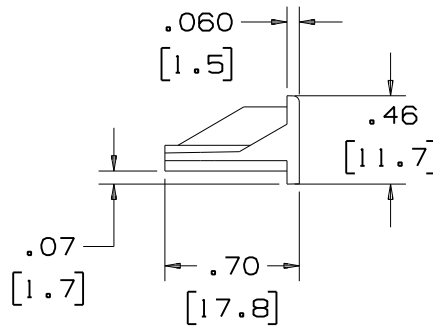

THIS COPY IS PROVIDED ON A RESTRICTED BASIS AND IS NOT TO BE USED IN ANY WAY DETRIMENTAL TO THE INTERESTS OF PANDUIT CORP.

| PART NO. | COLOR | WEIGHT |
|----------|---------------------|-------------------------------------|
| PECF6E1 | ELECTRICAL IVORY | .44 LB/100 PCS. (199 g/100 PCS.) |
| PECF6IW | INT. WHITE | |

NOTES:

- SEE CURRENT PRICE SHEET FOR PACKAGE SIZE PART NUMBER SUFFIX DESIGNATION.
- THIS PRODUCT IS INTENDED TO BE USED WITH PANDUIT POWER DUCT (PD6) SURFACE RACEWAY.
- DIMENSIONS IN PARENTHESIS ARE IN METRIC.

CAD FILENAME/LAYERS WPC-PECF6_CR_00.PRT

PANDUIT CORP. TINLEY PARK, ILLINOIS

PD6 POWER END
CAP FITTING (PECF6)
CUSTOMER DRAWING

UNLESS OTHERWISE SPECIFIED,
DIMENSIONAL TOLERANCES ARE:
(.X) ± (.XXX) ±.010 [.3]
(.XX) ±.03 [.8] ANGLES ±

UNLESS OTHERWISE SPECIFIED,
ALL DIMENSIONS ARE GIVEN
IN INCHES, THIRD ANGLE PROJECTION.

| REV | DATE | BY | CHK | DESCRIPTION | ECN | R | CUST | SUP |
|-----|----------|------|------|---|----------|------|------|-----|
| 2 | 02-23-04 | JHEP | RGRO | B. REMOVED PANDUIT PART NUMBERS PECF6WH AND PECF6IG | 34005-42 | RGRO | RGRO | |
| 1 | 01-22-91 | DW | CEF | A. ADDED COLORS: INT. WHITE AND INT. GRAY. OMIT LIGHT IVORY. | 34005-42 | 1 | CEF | |
| R | 03-15-90 | DW | CEF | RELEASED TO PRODUCTION | 34005-42 | R | | |