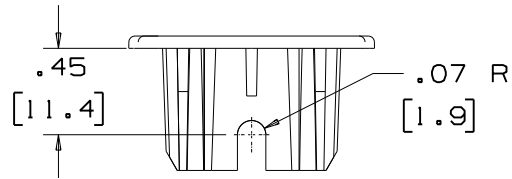

THIS COPY IS PROVIDED ON A RESTRICTED BASIS AND IS NOT TO BE USED IN ANY WAY DETRIMENTAL TO THE INTERESTS OF PANDUIT CORP.

| PART NO. | COLOR | WEIGHT |
|----------|---------------------|-------------------------------------|
| PECF6E1 | ELECTRICAL IVORY | .44 LB/100 PCS. (199 g/100 PCS.) |
| PECF6IW | INT. WHITE | |

NOTES:

- SEE CURRENT PRICE SHEET FOR PACKAGE SIZE PART NUMBER SUFFIX DESIGNATION.
- THIS PRODUCT IS INTENDED TO BE USED WITH PANDUIT POWER DUCT (PD6) SURFACE RACEWAY.
- DIMENSIONS IN PARENTHESIS ARE IN METRIC.

UNLESS OTHERWISE SPECIFIED,
ALL DIMENSIONS ARE GIVEN
IN INCHES, THIRD ANGLE PROJECTION.

| REV | DATE | BY | CHK | DESCRIPTION | ECN | R | CUST | SUP |
|-----|----------|------|------|---|----------|------|------|-----|
| 2 | 02-23-04 | JHEP | RGRO | B. REMOVED PANDUIT PART NUMBERS PECF6WH AND PECF6IG | 34005-42 | RGRO | RGRO | |
| 1 | 01-22-91 | DW | CEF | A. ADDED COLORS: INT. WHITE AND INT. GRAY. OMIT LIGHT IVORY. | 34005-42 | 1 | CEF | |
| R | 03-15-90 | DW | CEF | RELEASED TO PRODUCTION | 34005-42 | R | | |