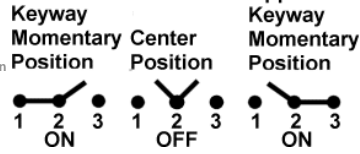

Technology

- Electromechanical (9301)
- Flexible Heaters (140)
- Microstructure (1486)
- Optical/Infrared (1042)
- Thick Film (1764)
- More...

TW Series Toggle Switch, 1 pole, 3 position, Solder terminal, Locking Lever, Military Part Number MS27720-27-1N

*Actual product appearance may vary.*

Product Specifications

Circuitry/Operating action

Overview Specs Documentation

Product Type  
Lever Lock

Ampere/Voltage Range (Resistive Load)	0.1 A to 5.0 A at 0.5 Vdc to 28 Vdc, 0.1 A to 5.0 A at 0.5 Vac to 115 Vac
Circuitry	SPDT
Action	3 position
Mounting	Bushing 15/32 in
Termination	Solder
MIL Spec. Number	MS27720-27 -1N
Lever Type	Locking
UL/CSA	L117: 5 A at 125 Vac
Comment	Fine silver contacts
Availability	Global
UNSPSC Code	30211908
UNSPSC Commodity	30211908 Toggle switches
Series Name	TW

MICRO SWITCH™ Toggle Switch

Locked out of extreme position (Opposite keyway)

new products

New Wireless Products

Go farther. Work smarter. Explore new possibilities. Just by cutting the cord and making the switch.