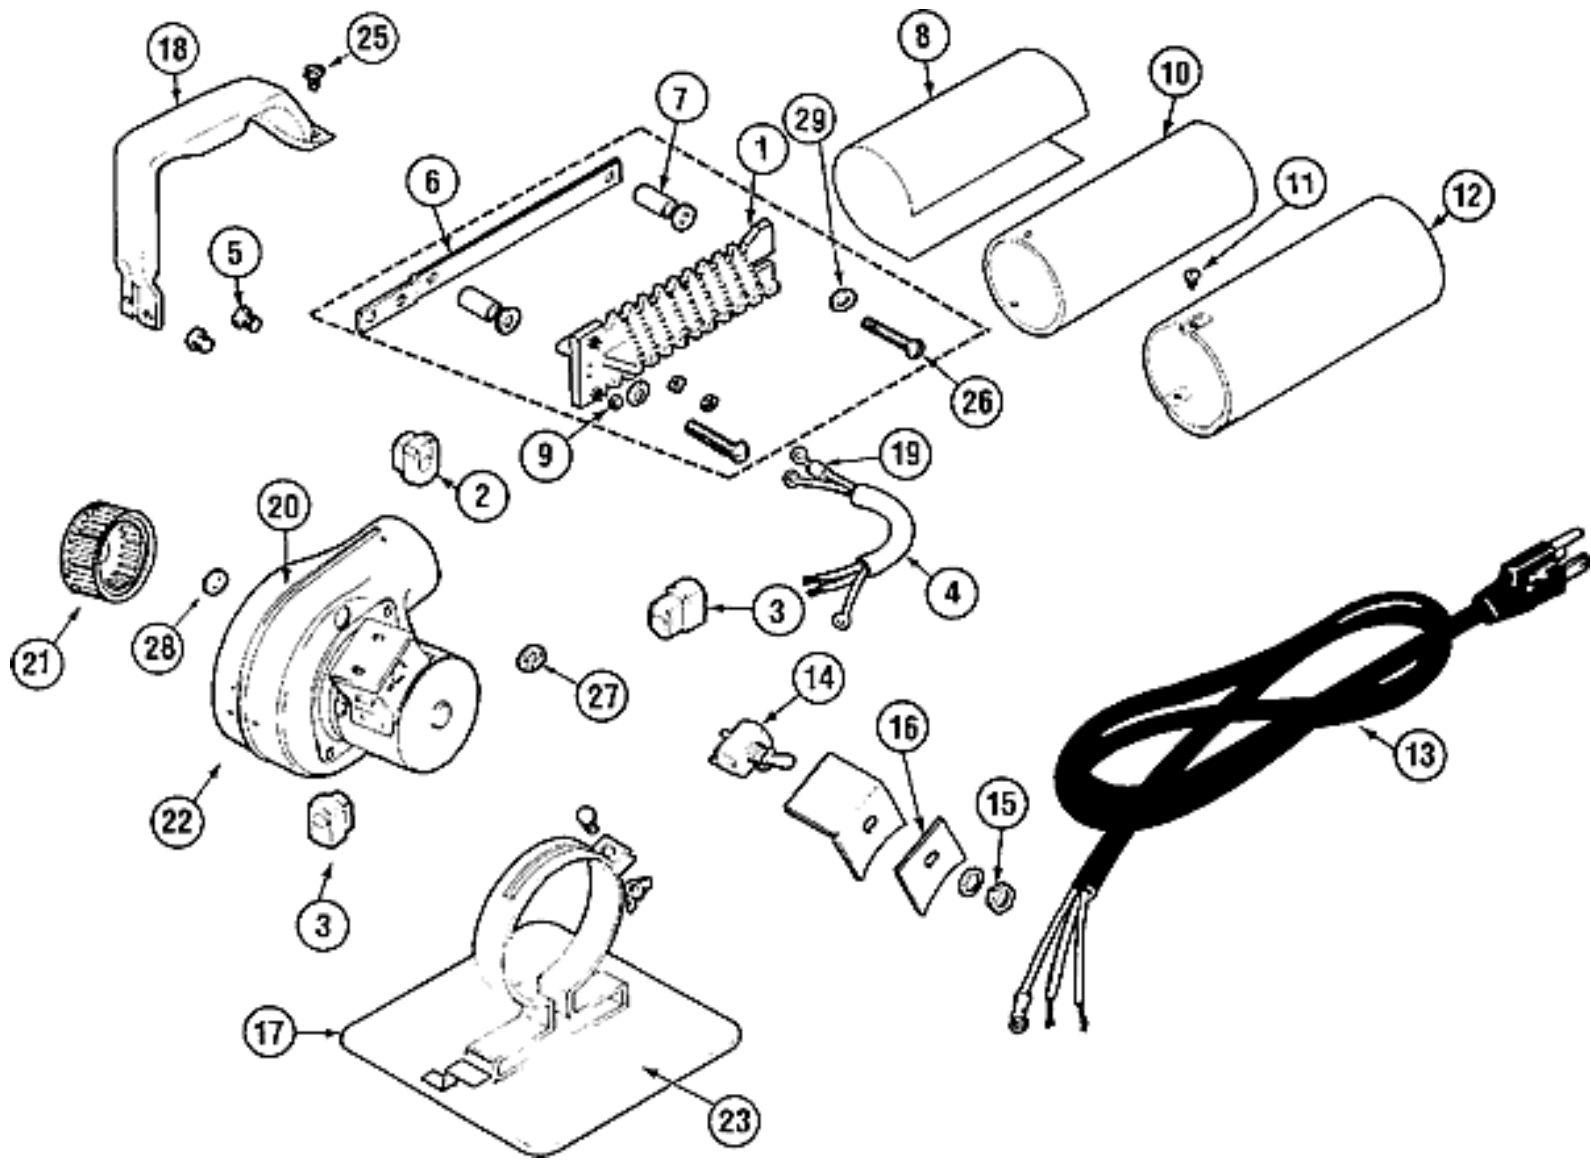

**REPLACEMENT PARTS SERVICE**

**Call 1-800-323-0620 for Fast Service**

**MASTERFLOW HEAT BLOWER REPLACEMENT PARTS**

ITEM NO.	UPC NO.	Model NO.	DESCRIPTION
2	35164	GRT-019	Strain Relief, Blower Housing
3	35165	GRT-023	Strain Relief, Switch Housing
4	35088	805	Lead Wire, With Thermal Fuse (Switch to Element)
1	35089	815	Element, AH-301
1	35090	816*	Element, AH-302

5	35091	823	Screw, Element Bracket Mounting (Kit of 2)
6	35092	824	Bracket Bar, AH-301
6	35093	825	Bracket Bar, AH-501 AH-751
7	35094	826	Spacer, Bracket, AH-301 (Kit of 2)
8	35095	827	Mica, AH-501 AH-751
9	35096	833	Nut, Element Wire Mounting (Kit of 2)
10	35097	836	Nozzle, AH-301
10	35098	837	Nozzle, AH-501 AH-751
11	35099	838	Screw, Nozzle (Kit of 3)
12	35100	839	Shield, AH-501 AH-751
13	35101	842	Cordset, 120V, AH-301 AH-501
13	35102	843	Cordset, 220V, USA
14	35103	845	Switch
15	35104	846	Nut, Switch (Furnished With Switch)
16	35105	847	Switch Plate
17	20108	20108	Stand, Adjustable
1	30310	30310	Element, AH-501
1	30311	30311*	Element, AH-502
1	30312	30312	Element, AH-751
1	30313	30313*	Element, AH-752
13	35229	35229*	Cordset, 220V, European
13	35230	35230*	Cordset, 240V, Australian
18	50737	50737	Handle
13	50924	50924	Cordset, 120V, AH-501C & AH-751
19	50927	50927	Thermal Fuse, With Terminal & Shrink Sleeve
20	50977	50977	Label, Warning (All Models)
21	50989	50989	Blower Wheel, Metal
22	51008	51008	Motor, Blower Assembly, 120V
22	51009	51009*	Motor, Blower Assembly, 220V
12	51207	51207	Shield, AH-301
8	51376	51376	Mica, AH-301
23	51411	51411	Label, Warning (All Models)

7	51535	51535	Spacer, Bracket, AH-501 & AH-751 (Kit of 2)
25	56003	56003	Screw, Handle (Kit of 4)
26	56012	56012	Screw, Bracket, AH-301, AH-501, AH-751 (Kit of 2)
27	56021	56021	Nut, Elastic Stop
28	56075	56075	Lockwasher (Under 1 Cover Screw)
29	60066	60066	Washer, Bracket (All Models) (Kit of 4)
* 220 / 240 Volt Models Only			