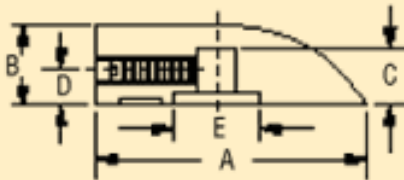

**POINTER CONTROL**

1400

1450

1470

1475

1500/1520

1510

1550

1700

2150

2300

2310

2350

*Plain Hole or Brass Bushing w/ Set Screw*

**Plain Hole**

Part No.	Hole		Set Screw
	Shaft Dia.	Depth	
<a href="#">1550AG</a>	1/4	7/16	8-32
+ No Indicator Line *1/4" "D" shaft with spring			