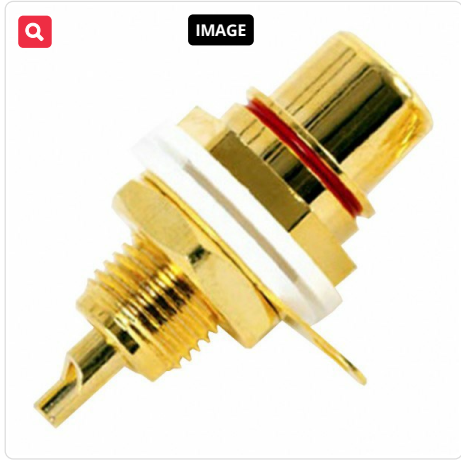

Home > Gold Plated Chassis Mount RCA Jack with Red Insert

## Gold Plated Chassis Mount RCA Jack with Red Insert

Be the first to review this product

**Model: 30-300-RD**  
Gold Plated Chassis Mount RCA Jack with Red Insert

### LATEST NEWS

Product Slides: [1](#) [2](#) [3](#)

- Description
- Technical Resources
- Tags
- Reviews

**30-300-RD | GOLD PLATED CHASSIS MOUNT RCA JACK**  
RCA chassis mount Audio Jack. Gold plated with teflon insulator mount. Red Insert, Fits 5/16" hole. Bushing length .43".