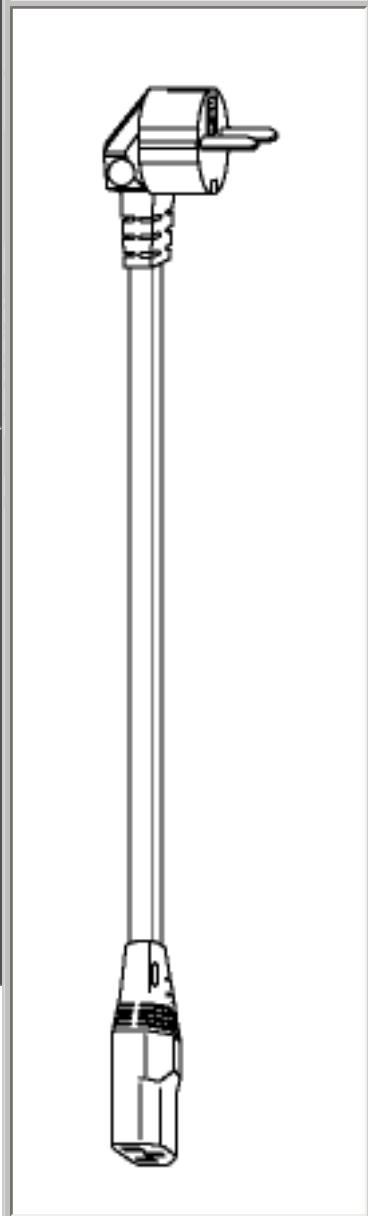

Back

Selected Cable: 2125H

End View	Plug	Cord	Connector	End View
				<input type="checkbox"/>
NONE	CONTINENTAL-EUROPE		320C13	C13

Part Number	2125H
Alternate Part Number	20-22234-250-BK
Country	Continental Europe
Category	international power cords
Jacket Color	Mid Gray
Length Meters	2.5
AWG Stranding	H05VVF3G 1.00mm2
Rating	10A
Notes	Continental European. Dual Earthing.

Cord View

Approvals

Qty:

Back

Volex Power Cord Products Division, 5350 Lakeview Parkway S. Drive #D Indianapolis, IN 46268
800-246-CORD. info@volexpowercords.com

Proposition 65 warning for California residents: This product contains chemicals, including lead, known to the State of California to cause (cancer, and) birth defects or other reproductive harm. Wash hands after handling.