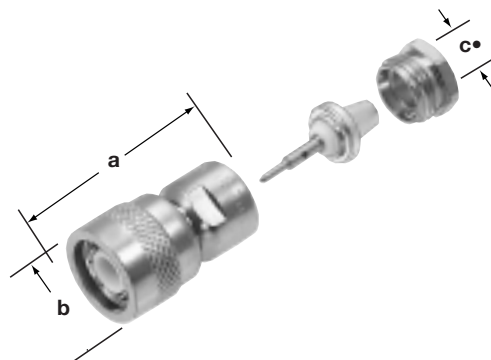

Fig. 1

TNC QUICKTRIM® Plug
31-5061

TNC STRAIGHT PLUGS

Cable RG-/U	Conn. Type	Cable Attachment		Dimensions, inches (millimeters)			Notes			Military Number	Amphenol Number	Fig.
		Outer	Inner	a	b	c •	CAI	Plt.	Ins.			
59, 62	Plug	QUICKTRIM®		1.03(26.2)	.610(15.5)	.252(6.4)	C37	P15	D1	—	31-5061	1