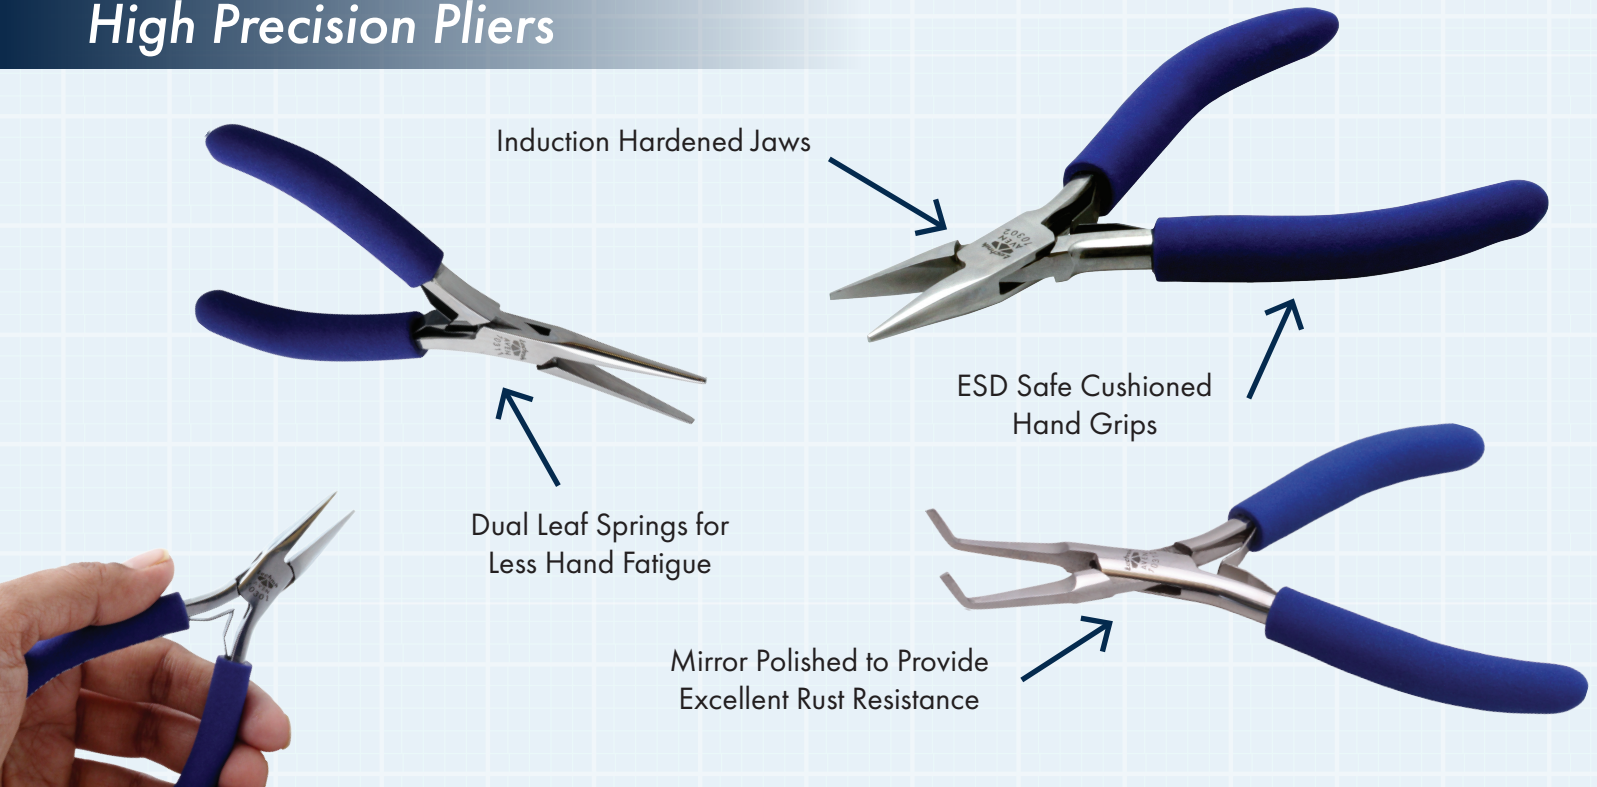

Tools for
Advancing
Innovation™

Technik™

Dual
Leaf
Springs

Manufactured
from 400 series
Stainless Steel

ESD Safe
Cushioned
Hand Grips

Superior Jaw
Alignment and
Durability

High Precision Pliers

Technik Pliers

 <p>XL Bent Nose 127mm #10312 Smooth Jaws</p>	 <p>Round Nose 127mm #10306 Smooth Jaws</p>	 <p>Flat Nose 127mm #10304 Smooth Jaws</p>	 <p>Chain Nose 127mm #10308 Serrated Jaws</p>
 <p>Bent Nose 152mm #10313 Smooth Jaws</p>	 <p>Bent Needle Nose 152mm #10953 Serrated Jaws</p>	 <p>Long Nose 120.5mm #10315 Serrated Jaws</p>	 <p>Chain Nose 127mm #10302 Smooth Jaws</p>
 <p>Bent Nose 114mm #10310 Serrated Jaws</p>	 <p>Needle Nose 146mm #10314 Serrated Jaws</p>	 <p>Chain Nose 152mm #10333 Serrated Jaws</p>	 <p>Chain Nose 114mm #10307 Serrated Jaws</p>
 <p>Bent Nose 114mm #10309 Smooth Jaws</p>	 <p>Flat Nose 152mm #10335 Smooth Jaws</p>	 <p>Chain Nose Extra Long 127mm #10311S</p>	 <p>Chain Nose 114mm #10301 Smooth Jaws</p>
 <p>Round Nose 152mm #10334 Smooth Jaws</p>	 <p>Flat Nose 114mm #10303 Smooth Jaws</p>	 <p>Chain Nose Extra Long 127mm #10311</p>	