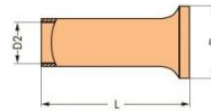

---

Item no.: 216-101  
Product description: SCREWLESS END STOP SLEEVE FOR 0.5 MM<sup>2</sup> / AWG 22  
UNINSULATED ELECTROLYTIC COPPER

---

Produkt kann von Bild abweichen / product may differ

Packing unit 1000 pieces

Strip length to	8 mm
Product group	2 (Terminal Block Accessories)
L	8 mm
D	2.1 mm
D2	1 mm
Weight	0.043 g
Color	no criteria
Customs Tariff No.	85366990
Country of Origin	Deutschland

© WAGO Kontakttechnik GmbH & Co. KG