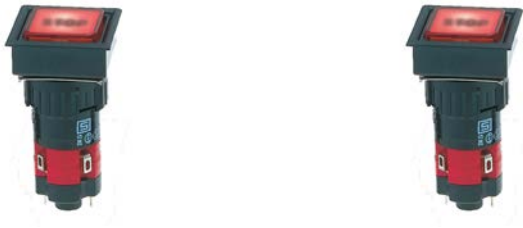

Illuminated Pushbutton Switch

Weblinks

[html-datasheet](#), [General Product Information](#), [CE declaration of conformity](#), [RoHS](#), [CHINA-RoHS](#), [CAD-Drawings](#), [Product News](#), [Detailed request for product](#)

All Variants

Description	Order Number
EMF SWITCH MOM. 1-POL 18	0041.2321

Availability for all products can be searched real-time:<http://www.schurter.com/Stock-Check/Stock-Check-SCHURTER>

MISSING PICTURE: \\192.168.100.135\EPIMFS\produktion\export\Datasheets\Datasheet_ES_PG09_1_Export\TOB-
LER\0041_2321\2016_07_14\15_04_41_374_463047\DC0001621-001.jpg