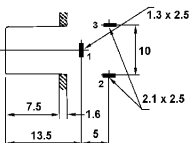

24-196-0 Bulk
24-196-2 Pkg (2)

Right angle PC mount RCA jack