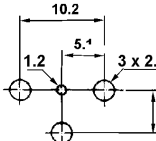

Gold Plated Color coded isolated chassis RCA jack. 8mm mtg hole.

**24-191-0** Bulk  
**24-191-2** Pkg (2)

PC mount RCA jack

**24-192-0** Bulk  
**24-192-2** Pkg (2)

PC mount RCA jack

**24-195-0** Bulk  
**24-195Y-0** Bulk  
**24-195-2** Pkg (2)