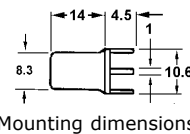

24-192-0 Bulk
24-192-2 Pkg (2)

PC mount RCA jack