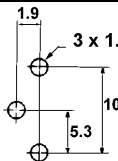

24-183B-0 Black Bulk
24-183R-0 Red Bulk
24-183-2 Pkg (2)

Gold Plated Color coded isolated chassis RCA jack. 8mm mtg hole.

24-191-0 Bulk
24-191-2 Pkg (2)

PC mount RCA jack