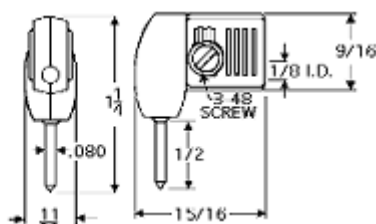

# Insulated Phone Tip Plugs

part 229 fig b

Inventory Search

Cross Reference

UPS Tracking

part 235 fig c

632 Arch Street, POB 726  
Meadville, PA 16335 USA  
814-724-6440  
Contact Webmaster  
© 2006

part 203 fig d

part 283 fig e

part 491 fig f

part 492 fig g