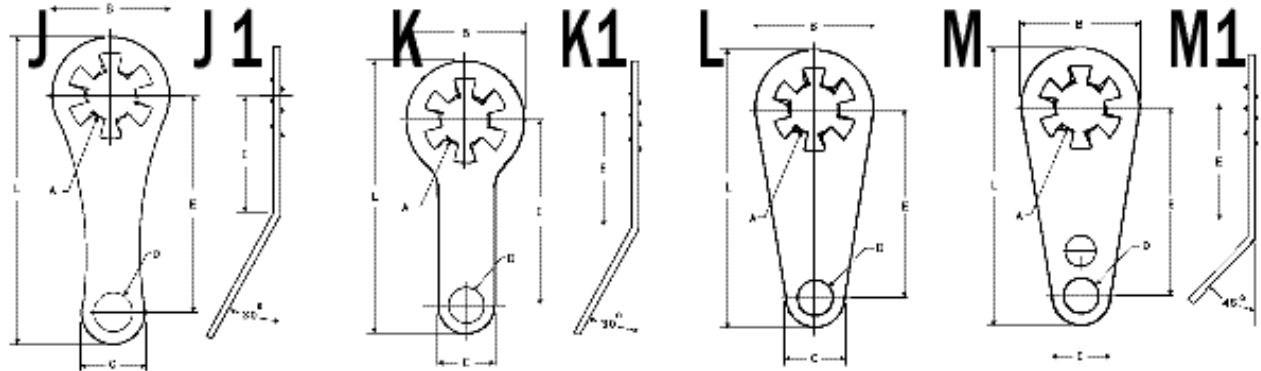

## Internal Tooth Solder Lugs

PART NO.	ILLUS	STUD SIZE	LENGTH	THKNS.	O.D.	WMDTH	HOLE	CNTR
		A	L		B	C	D	E
1410-4	J	#4	7/8	.018	5/16	11/64	3/32	5/8
1410-6	J	#6		.018	5/16	11/64		5/8
1410-8	J	#8		.018	5/16	11/64		5/8
1410-10	J	#10	57/64	.018	11/32	11/64		5/8
1410-14	J	1/4	13/16	.018	7/16	3/16		1/2
1414-4	J1	#4		.018	5/16	11/64		17/64
1414-6	J1	#6		.018	5/16	11/64		17/64
1414-8	J1	#8		.018	5/16	11/64		17/64
1414-10	J1	#10		53/64	.018	11/32		11/64
1411-4	K	#4	47/64	.018	5/16	5/32		17/32
1411-6	K	#6		.018		5/32	17/32	
1411-8	K	#8		.018		5/32	17/32	
1415-4	K1	#4	23/32	.018		5/32	7/32	
1415-6	K1	#6		.018		5/32	7/32	
1415-8	K1	#8		.018		5/32	7/32	
1412-4	L	#4	5/8	.018		3/16	3/8	3/8
1412-4	L	#6		.018				3/8
1412-8	L	#8		.018				3/8
1413-4	M	#4	23/32	.018				15/32
1413-6	M	#6		.018	15/32			
1413-8	M	#8		.018	15/32			
1416-4	M1	#4	41/64	.018	1/4			
1416-6	M1	#6		.018				
1416-8	M1	#8		.018				