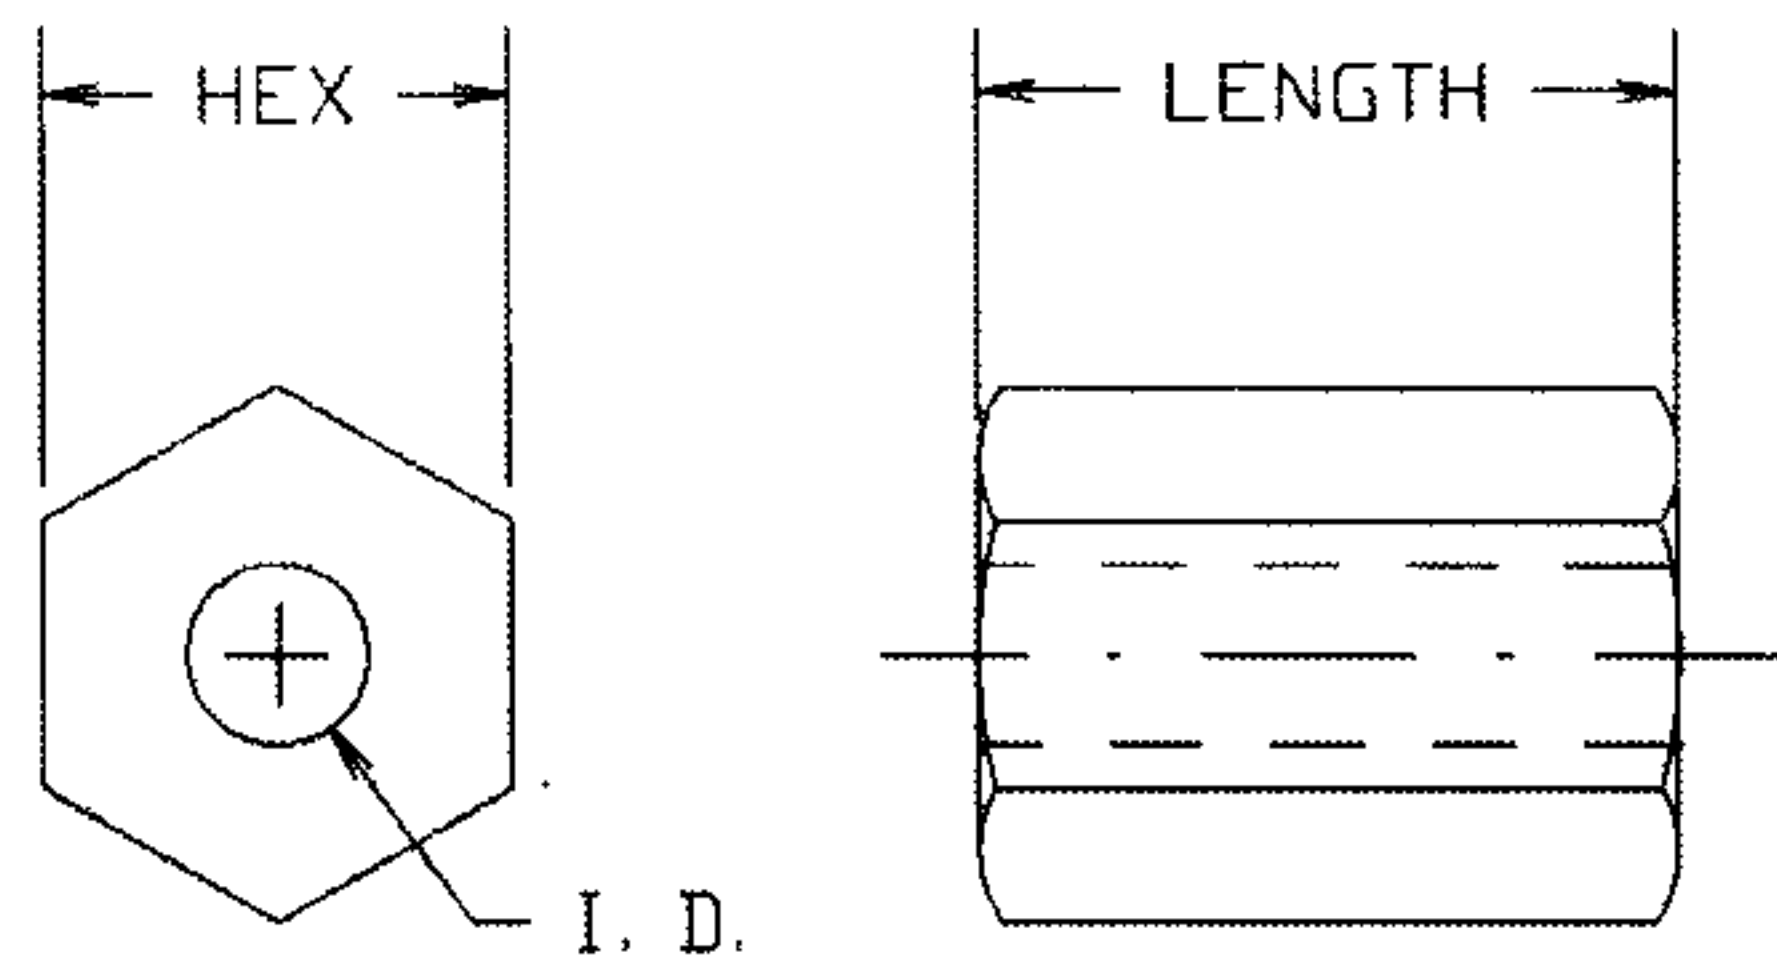

HEX PLASTIC (SELF TAPPING)

CPVC GREY
3/16 HEX X .092 I.D.
(For #4 Self Tapping Screw)

PART NO.	LENGTH
750-1750	.375
750-1751	.500
750-1753	.625
750-1756	.750
750-1759	.875
750-1762	1.000

1/4 Hex x .110 I.D.
(For #6 Self Tapping Screw)

PART NO.	LENGTH
750-1752	.500
750-1754	.625
750-1757	.750
750-1760	.875
750-1763	1.000

3/8 Hex x .141 I.D.
(For #8 Self Tapping Screw)

PART NO.	LENGTH
750-1755	.625
750-1758	.750
750-1761	.875
750-1764	1.000

**MASTER CROSS REFERENCE
OF OTHER MAJOR
MANUFACTURERS
AVAILABLE**

FOR ADDITIONAL SIZES AND MATERIAL, CONTACT FACTORY

800-847-4162 (Outside N.Y.S.)
Ph: 212-777-6571 Fax: 212-991-0161
sales@concord-electronics.com
engineering@concord-electronics.com