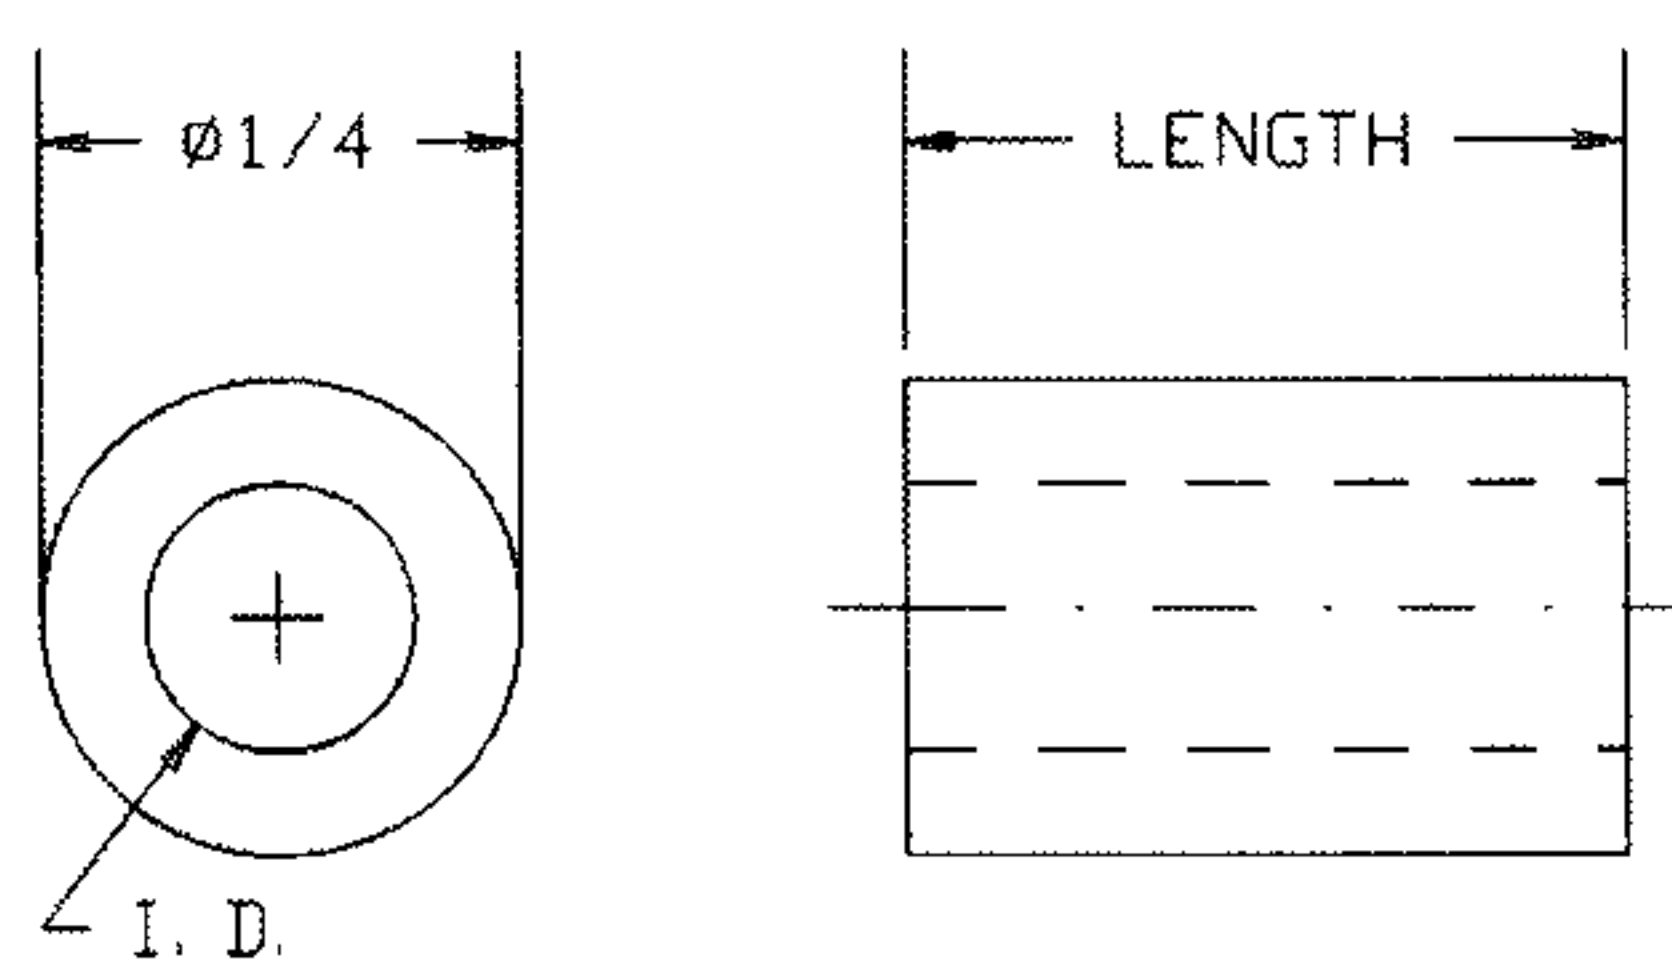

CLEAR 1/4" ROUND PLASTIC SPACERS CPVC SELF EXTINGUISHING GRAY