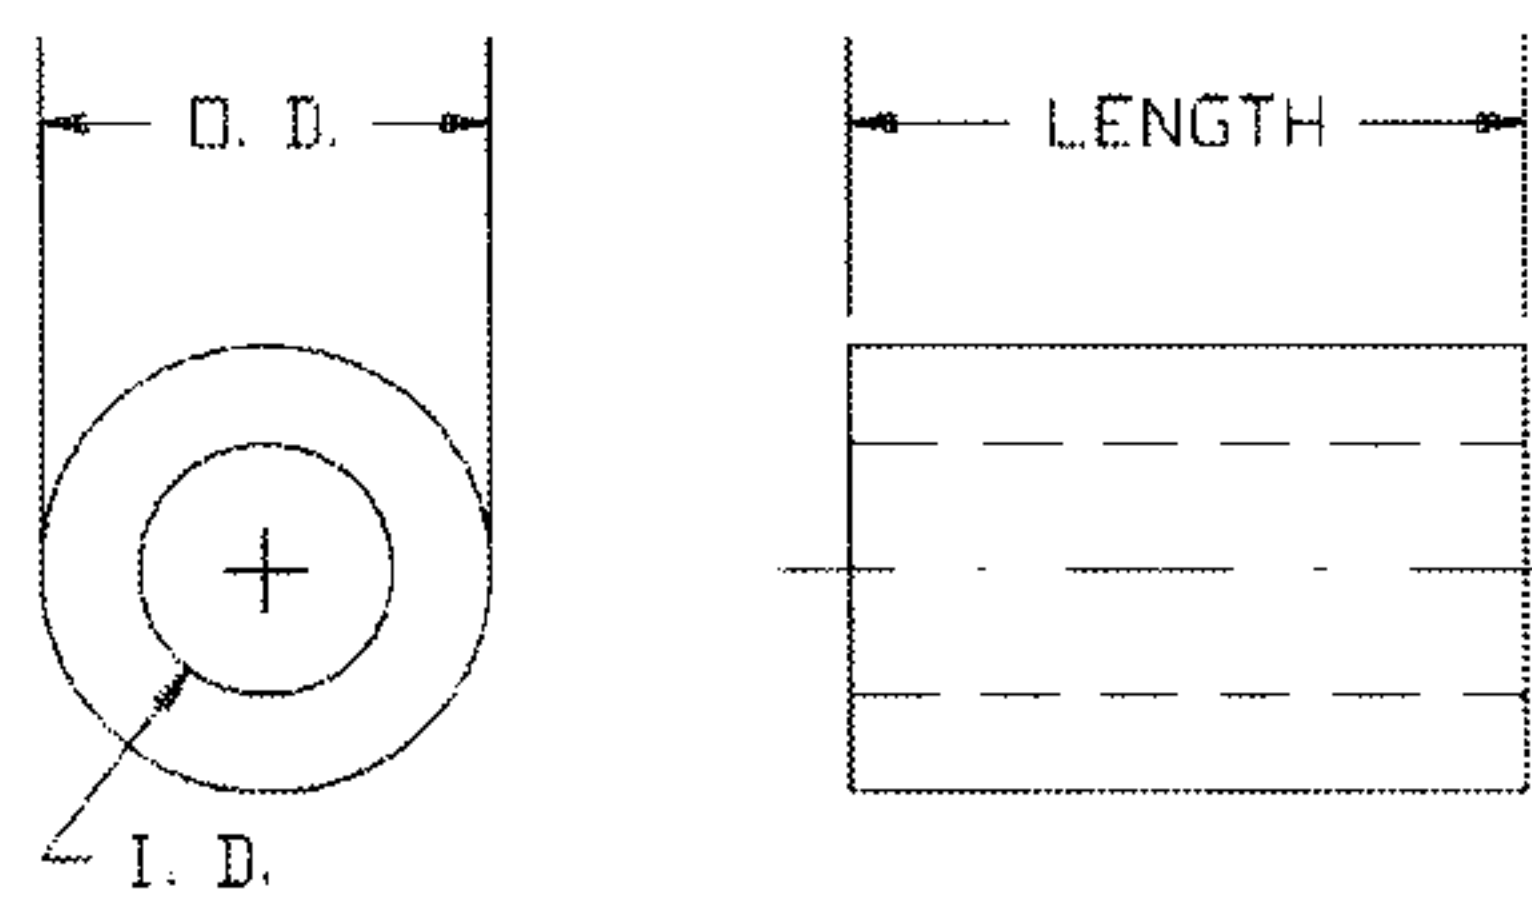

NYLON SPACERS CLEAR