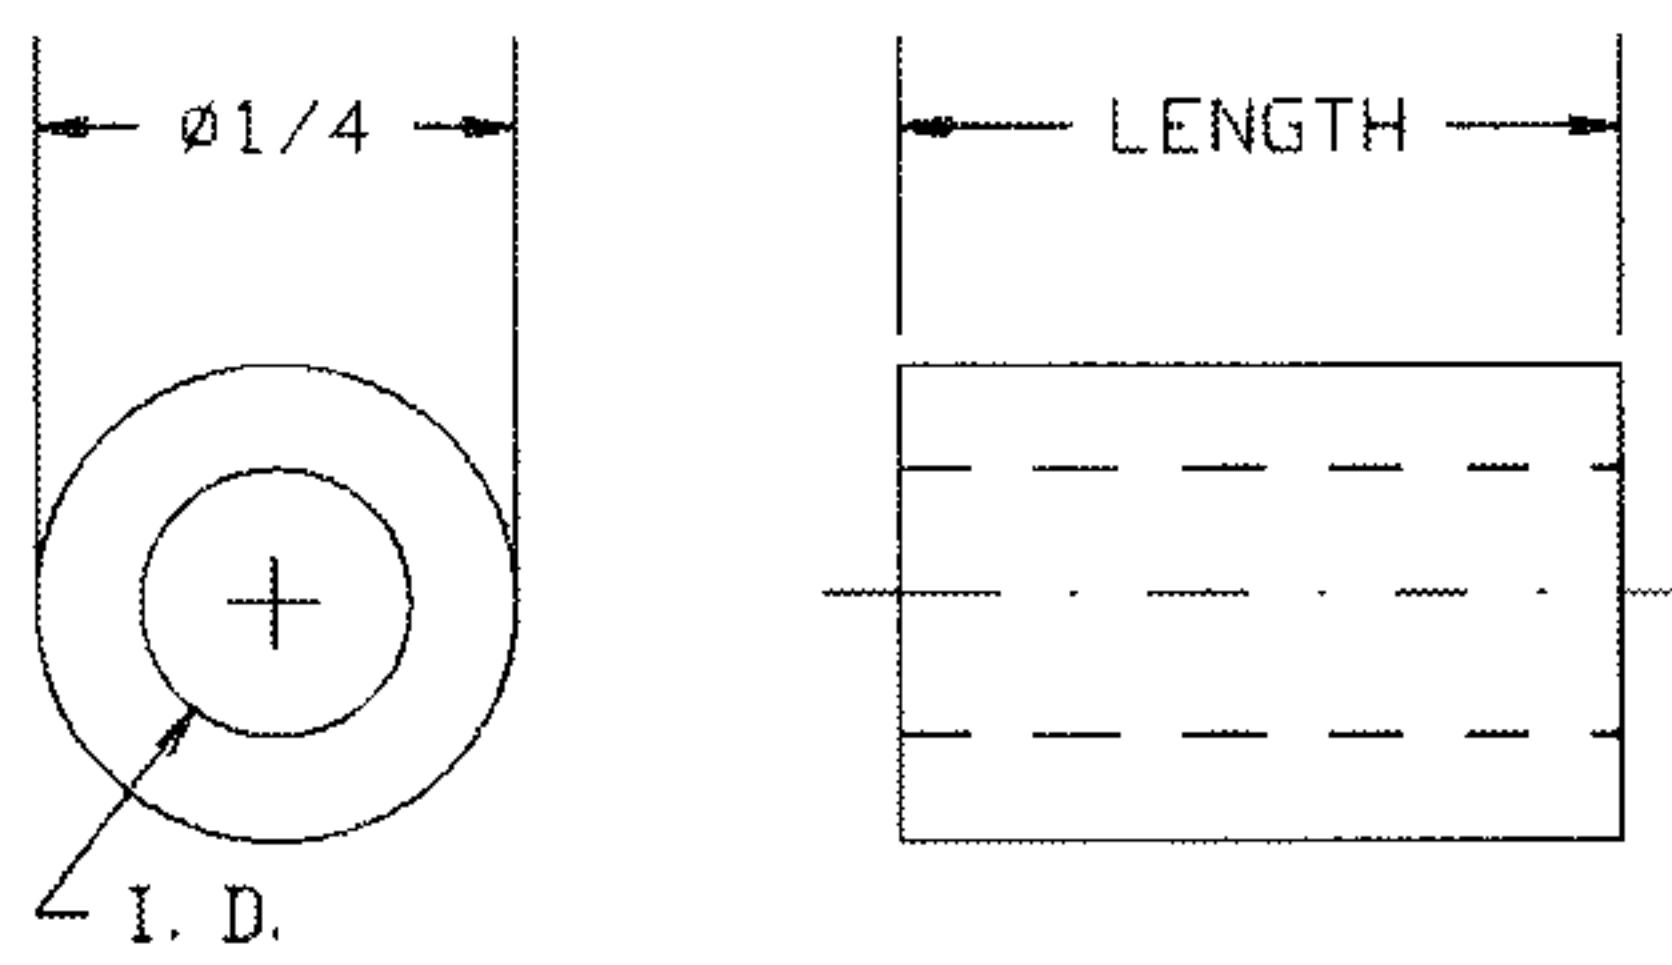

## CLEAR 1/4" ROUND FIBRE SPACERS

MATERIAL: Fibre per ASTM D710

Clear Hole #4 (.115)	Clear Hole #6 (.140)	Clear Hole #8 (.171)	Length
750-1501	750-1502	750-1503	.125
750-1504	750-1505	750-1506	.187
750-1507	750-1508	750-1509	.250
750-1510	750-1511	750-1512	.312
750-1513	750-1514	750-1515	.375
750-1516	750-1517	750-1518	.437
750-1519	750-1520	750-1521	.500
750-1522	750-1523	750-1524	.562
750-1525	750-1526	750-1527	.625
750-1528	750-1529	750-1530	.687
750-1531	750-1532	750-1533	.750
750-1534	750-1535	750-1536	.812
750-1537	750-1538	750-1539	.875
750-1540	750-1541	750-1542	.937
750-1543	750-1544	750-1545	1.000

PART NO.	LENGTH
750-1752	.500
750-1754	.625
750-1757	.750
750-1760	.875
750-1763	1.000

3/8 Hex x .141 I.D.  
(For #8 Self Tapping Screw)

PART NO.	LENGTH
750-1755	.625
750-1758	.750
750-1761	.875
750-1764	1.000