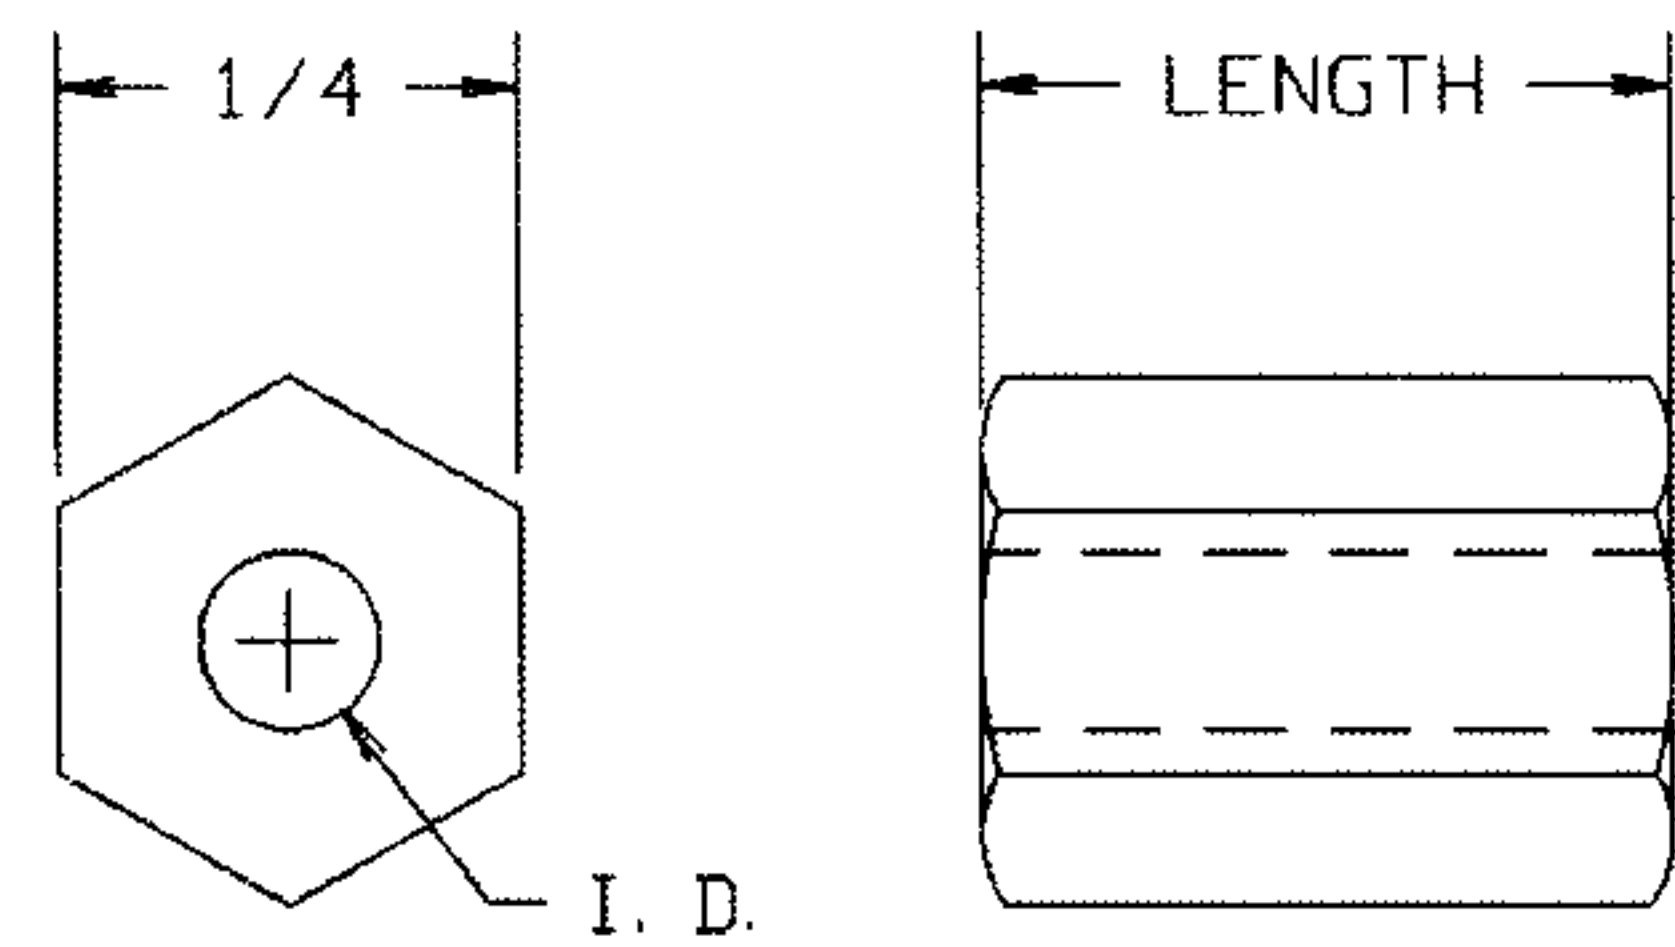

1/4" HEX NYLON SPACERS SELF TAPPING HOLE SIZE