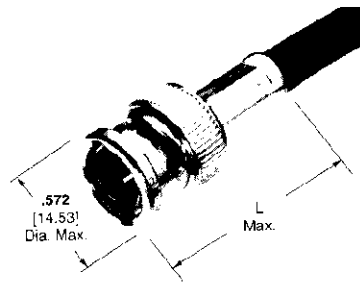

BNC Connectors

Plugs

Plating

Body — Nickel
Center Contact — Gold

JIS Cable	Termination Type	Dielectric	Impedance	Part No.	Dim. L	Interchangeable Dies for PRO-CRIMPER Hand Tool 354940-1 or PRO-CRIMPER Adapter 678304-1
5C-2V	Hex Crimp	Polymethylpentene	75Ω	1-413589-2	1.160 29.45	58425-3
3C-2V	Hex Crimp	Polymethylpentene	75Ω	1-413589-1	1.160 29.45	58425-1
3C-2W	Hex Crimp	Polymethylpentene	75Ω	1-413589-4	1.160 29.45	58425-1
2.5C-2V	Hex Crimp	Polymethylpentene	75Ω	1-413589-6	1.160 29.46	58425-2
2.5C-2W	Hex Crimp	Polymethylpentene	75Ω	1-413589-5	1.160 29.46	58425-1
1.5C-2V	Hex Crimp	Polymethylpentene	75Ω	1-413589-3	1.160 29.46	58425-2
3D-2V	Hex Crimp	Polyethylene	50Ω	3-221128-1	1.320 33.53	58465-1
1.5D-2V	Hex Crimp	Polyethylene	50Ω	3-221128-2	1.320 33.53	58465-3

Bulkhead Jacks

Plating

Body — Nickel
Center Contact — Gold
Dielectric — Polymethylpentene

JIS Cable	Termination Type	Impedance	Part No.	Dim. L	Interchangeable Dies for PRO-CRIMPER Hand Tool 354940-1 or PRO-CRIMPER Adapter 678304-1
3C-2V	Hex Crimp	75Ω	1-413590-4*	1.450 36.83	58425-1
3C-2W	Hex Crimp	75Ω	1-413590-1*	1.450 36.83	58425-1
2.5C-2V	Hex Crimp	75Ω	1-413590-3	1.450 36.83	58425-2
2.5C-2W	Hex Crimp	75Ω	1-413590-2	1.450 36.83	58425-1
1.5C-2V	Hex Crimp	75Ω	1-413590-4**	1.450 36.83	58425-2

Note: All parts are packaged in 25 pieces per bag unless otherwise noted.
*Individually packaged.
**Packaged in 100 pieces per bag.

BNC Connectors