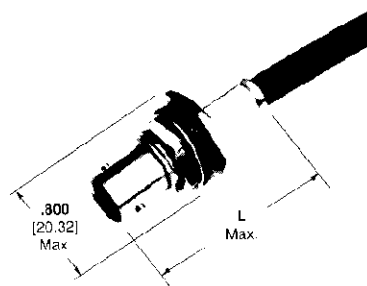

BNC Connectors

Plugs

Plating

Body — Nickel
Center Contact — Gold

JIS Cable	Termination Type	Dielectric	Impedance	Part No.	Dim. L	Interchangeable Dies for PRO-CRIMPER Hand Tool 354940-1 or PRO-CRIMPER Adapter 678304-1
5C-2V	Hex Crimp	Polymethylpentene	75Ω	1-413589-2	1.160 29.45	58425-3
3C-2V	Hex Crimp	Polymethylpentene	75Ω	1-413589-1	1.160 29.45	58425-1
3C-2W	Hex Crimp	Polymethylpentene	75Ω	1-413589-4	1.160 29.45	58425-1
2.5C-2V	Hex Crimp	Polymethylpentene	75Ω	1-413589-6	1.160 29.46	58425-2
2.5C-2W	Hex Crimp	Polymethylpentene	75Ω	1-413589-5	1.160 29.46	58425-1
1.5C-2V	Hex Crimp	Polymethylpentene	75Ω	1-413589-3	1.160 29.46	58425-2
3D-2V	Hex Crimp	Polyethylene	50Ω	3-221128-1	1.320 33.53	58465-1
1.5D-2V	Hex Crimp	Polyethylene	50Ω	3-221128-2	1.320 33.53	58465-3

Bulkhead Jacks

Plating

Body — Nickel
Center Contact — Gold
Dielectric — Polymethylpentene

JIS Cable	Termination Type	Impedance	Part No.	Dim. L	Interchangeable Dies for PRO-CRIMPER Hand Tool 354940-1 or PRO-CRIMPER Adapter 678304-1
3C-2V	Hex Crimp	75Ω	1-413590-4*	1.450 36.83	58425-1
3C-2W	Hex Crimp	75Ω	1-413590-1*	1.450 36.83	58425-1
2.5C-2V	Hex Crimp	75Ω	1-413590-3	1.450 36.83	58425-2
2.5C-2W	Hex Crimp	75Ω	1-413590-2	1.450 36.83	58425-1
1.5C-2V	Hex Crimp	75Ω	1-413590-4**	1.450 36.83	58425-2