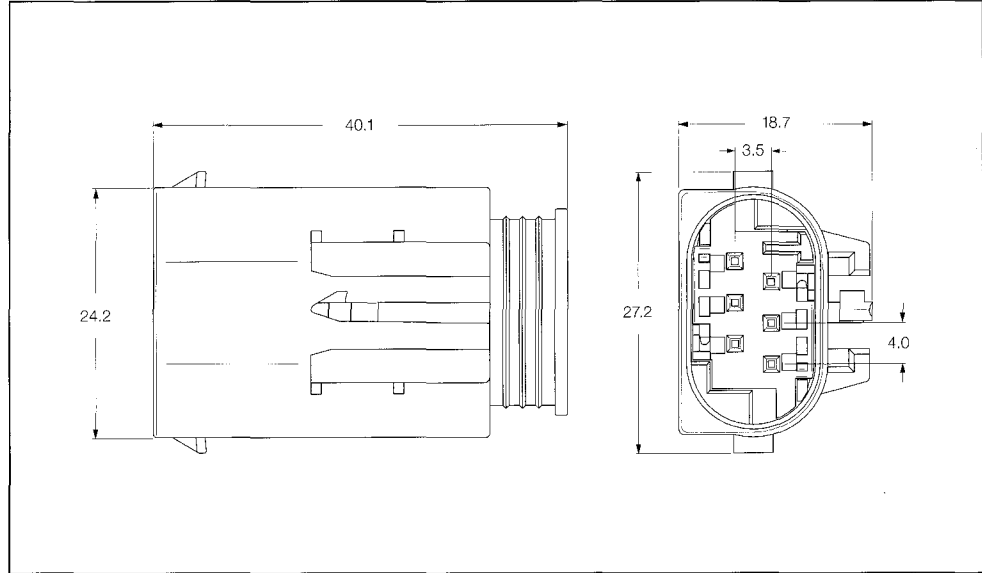

Tab Housings

**Technical Features**

**No. of Positions:**

6 Positions

**Housing Material:**

PBT GF20

**Wire Size Range:**

0.35–0.75 mm<sup>2</sup>

**Product Specification:**

108-18569-0

**Application Specification:**

114-18061

**6 Position Tab Housings**

No. of Pos.	Keying Options	Housing Color	Part Numbers					
			Tab Housing	Cover	Locking Device	Cover and Lever	Retainer Housing	Mating Receptacle Housing
6	A	Black	1-967587-3					967616
		Natural	2-967587-3					
	B	Black	6-967587-3					
		Yellow	7-967587-3					