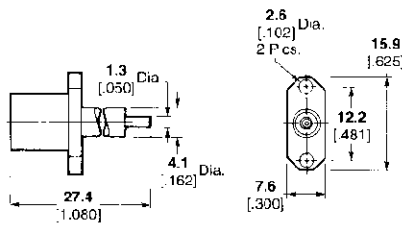

OSP Miniature Modular Blind Mate Connectors (Continued)
Panel Mount

Straight Terminal
2-Hole Flange Mount Plug
Receptacle

Plating	M/A-COM Model No.	Part No.
Passivated Stainless Steel	4551-1352-02	1049678-1

2-Hole Flange Mount Jack
Receptacle

Plating	M/A-COM Model No.	Part No.
Passivated Stainless Steel	4552-1352-02	1059596-1

4-Hole Flange Mount Plug
Receptacle

Plating	M/A-COM Model No.	Part No.
Passivated Stainless Steel	4551-1201-02	1329846-1

4-Hole Flange Mount Jack
Receptacle

Plating	M/A-COM Model No.	Part No.
Passivated Stainless Steel	4552-1201-02	1059594-1