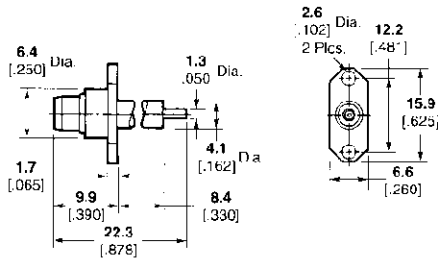

OSP Miniature Modular Blind Mate Connectors (Continued)
Panel Mount

Straight Terminal
2-Hole Flange Mount Plug
Receptacle

Plating	M/A-COM Model No.	Part No.
Passivated Stainless Steel	4551-1352-02	1049678-1

2-Hole Flange Mount Jack
Receptacle

Plating	M/A-COM Model No.	Part No.
Passivated Stainless Steel	4552-1352-02	1059596-1

4-Hole Flange Mount Plug
Receptacle

Plating	M/A-COM Model No.	Part No.
Passivated Stainless Steel	4551-1201-02	1329846-1

4-Hole Flange Mount Jack
Receptacle

Plating	M/A-COM Model No.	Part No.
Passivated Stainless Steel	4552-1201-02	1059594-1