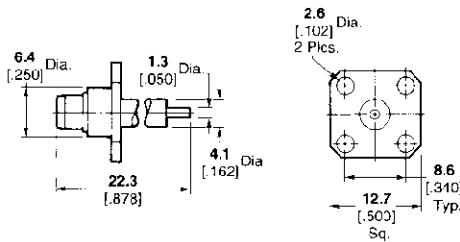

OSP Miniature Modular Blind Mate Connectors (Continued)
Panel Mount

Straight Terminal
2-Hole Flange Mount Plug
Receptacle

Plating	M/A-COM Model No.	Part No.
Passivated Stainless Steel	4551-1352-02	1049678-1

2-Hole Flange Mount Jack
Receptacle

Plating	M/A-COM Model No.	Part No.
Passivated Stainless Steel	4552-1352-02	1059596-1

4-Hole Flange Mount Plug
Receptacle

Plating	M/A-COM Model No.	Part No.
Passivated Stainless Steel	4551-1201-02	1329846-1

4-Hole Flange Mount Jack
Receptacle

Plating	M/A-COM Model No.	Part No.
Passivated Stainless Steel	4552-1201-02	1059594-1