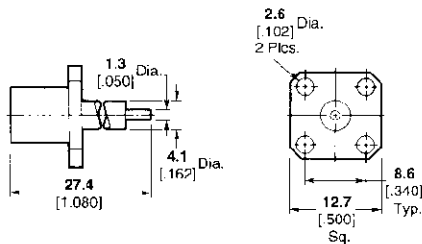

2-Hole Flange Mount Jack
Receptacle

Plating	M/A-COM Model No.	Part No.
Passivated Stainless Steel	4552-1352-02	1059596-1

4-Hole Flange Mount Plug
Receptacle

Plating	M/A-COM Model No.	Part No.
Passivated Stainless Steel	4551-1201-02	1329846-1

4-Hole Flange Mount Jack
Receptacle

Plating	M/A-COM Model No.	Part No.
Passivated Stainless Steel	4552-1201-02	1059594-1