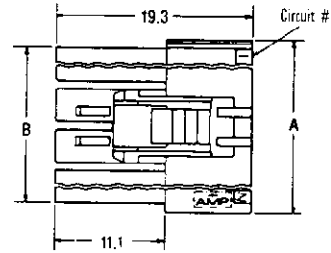

Single Row Type/3.96mm Centerline (Cont'd)

Plug Housing

Material:

UL 94V-0 rated, 6/6 Nylon

Housing Color

(for suffixed no.)

- 1—Natural
- 2—Red
- 4—Yellow
- 6—Blue
- 9—Black

Applicable Contact

- P/N: 175151-□
- 175152-□

No. of Pos.	Dimensions		Part Number of Plug Housing	Part Number of Mating Housing			
				Cap Housing		Post Header	
	A	B		Panel-Mounting	Hanging	Vertical Type	Horizontal Type
4	17.0	15.0	178481-□	178740-□	178478-□	□-178487-□	□-178497-□
5	20.9	19.0	178482-□	—	178479-□	□-178488-□	□-178498-□
6	24.9	23.0	178483-□	—	178480-□	□-178489-□	□-178499-□