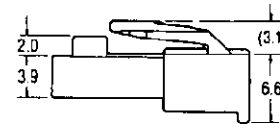

Single Row Type/3.96mm Centerline (Cont'd)

Plug Housing

Material:

UL 94V-0 rated, 6/6 Nylon

Housing Color

(for suffixed no.)

- 1—Natural
- 2—Red
- 4—Yellow
- 6—Blue
- 9—Black

Applicable Contact

- P/N: 175151-□
- 175152-□

No. of Pos.	Dimensions		Part Number of Plug Housing	Part Number of Mating Housing			
				Cap Housing		Post Header	
	A	B		Panel-Mounting	Hanging	Vertical Type	Horizontal Type
4	17.0	15.0	178481-□	178740-□	178478-□	□-178487-□	□-178497-□
5	20.9	19.0	178482-□	—	178479-□	□-178488-□	□-178498-□
6	24.9	23.0	178483-□	—	178480-□	□-178489-□	□-178499-□