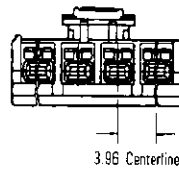

Single Row Type/3.96mm Centerline (Cont'd)

Plug Housing

Material:

UL 94V-0 rated, 6/6 Nylon

Housing Color

(for suffixed no.)

- 1—Natural
- 2—Red
- 4—Yellow
- 6—Blue
- 9—Black

Applicable Contact

- P/N: 175151-□
- 175152-□

No. of Pos.	Dimensions		Part Number of Plug Housing	Part Number of Mating Housing			
				Cap Housing		Post Header	
	A	B		Panel-Mounting	Hanging	Vertical Type	Horizontal Type
4	17.0	15.0	178481-□	178740-□	178478-□	□-178487-□	□-178497-□
5	20.9	19.0	178482-□	—	178479-□	□-178488-□	□-178498-□
6	24.9	23.0	178483-□	—	178480-□	□-178489-□	□-178499-□