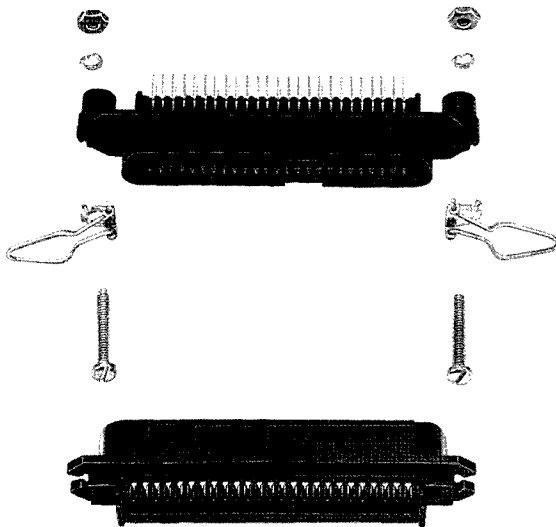

Only fastening hardware supplied, other items shown for reference purpose

Screw Lock Hardware Kit—Part Number 552563-1
(One kit required per assembly)

Bent Bail Lock Hardware Kit—Part Number 552562-2
(One kit required per assembly)

Bail Lock Hardware Kit—Part Number 552562-1
(One kit required per assembly)

J-Hook Screw Lock Hardware Kit—Part Number 552690-1
(One kit required per assembly)