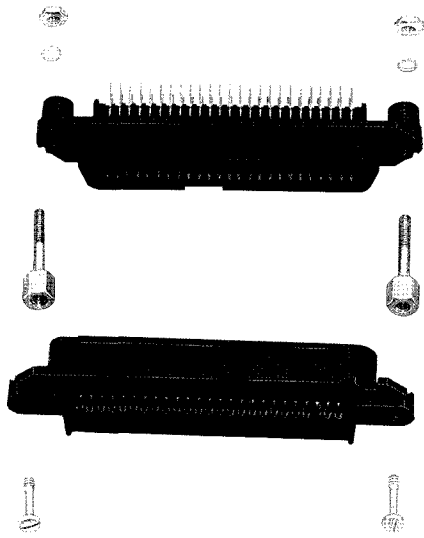

Only fastening hardware supplied, other items shown for reference purpose

Screw Lock Hardware Kit—Part Number 552563-1
(One kit required per assembly)

Bent Bail Lock Hardware Kit—Part Number 552562-2
(One kit required per assembly)

Bail Lock Hardware Kit—Part Number 552562-1
(One kit required per assembly)

J-Hook Screw Lock Hardware Kit—Part Number 552690-1
(One kit required per assembly)