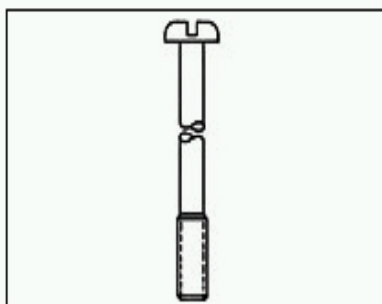

5229911-2 Product Details

Have a Question?

Chat with a Product Information Specialist

5229911-2

2.16 [.085] Accessories and Hardware

[Always EU RoHS/ELV Compliant (Statement of Compliance)](#)

Product Highlights:

- Accessory Type = Captive Pan Head Screw
- Cable-to-Panel/Cable-to-Cable
- Screw Length = 15.74 mm
- Thread Length = 6.35 mm

[View all Features](#)

Quick Links

- [Check Pricing & Availability](#)
- [Search for Tooling](#)
- [Product Feature Selector](#)
- [Contact Us About This Product](#)

TE Internal Number: 5229911-2

Active

[Add to My Part List](#) [Request Sample](#) [Find Similar Products](#) [Buy Product](#)

Documentation & Additional Information

Product Drawings:

- [SCREW, PAN HD, CAPTIVE](#) (PDF, English)

Catalog Pages/Data Sheets:

- None Available

Product Specifications:

- None Available

Application Specifications:

- None Available

Instruction Sheets:

- None Available

CAD Files:

- None Available

Additional Information:

- [Product Line Information](#)

Related Products:

- [Tooling](#)

[List all Documents](#)

Product Features (Please use the Product Drawing for all design activity)

Product Type Features:

- [Accessory Type](#) = Captive Pan Head Screw
- Screw Length (mm [in]) = 15.74 [0.620]
- Thread Size = 4-40

Body Related Features:

- Thread Length (mm [in]) = 6.35 [0.250]

Industry Standards:

- [RoHS/ELV Compliance](#) = RoHS compliant, ELV compliant
- [Lead Free Solder Processes](#) = Not relevant for lead free process
- RoHS/ELV Compliance History = Always was RoHS compliant

Operation/Application:

- Application Use = Cable-to-Panel/Cable-to-Cable

Other:

- Brand = AMP

Corporate Information

- [Who We Are](#)
- [Investors](#)
- [News Room](#)
- [Supplier Portal](#)
- [Careers](#)

Quick Links

- [Check Distributor Inventory](#)
- [Cross Reference](#)
- [Find Documents & Drawings](#)
- [Product Compliance Support Center](#)
- [Site Map](#)

Customer Support

- [Email or Chat with Us](#)
- [Find a Phone Number](#)
- [Search Knowledge Base](#)
- [Manage Your Account](#)

Sign up for our eNewsletter

Enter your email address

Follow Us On:

Visit Us On: