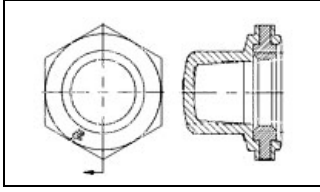

1825604-1 Product Details

[Share](#) [Print](#) [Email](#)

1825604-1
(BPA1440004)

TE Internal Number: 1825604-1
☐ Active

Hardware and Accessories for Mechanical Switches

☐ Always EU RoHS/ELV Compliant (Statement of Compliance)

Product Highlights:

- Accessory Type = Pushbutton Switch Boot Seal
- Thread Size = 1/4-40
- Color = Black
- Used With Switch Type Pushbutton Switch
- RoHS compliant, ELV compliant

[View all Features](#)

Quick Links

- [Check Pricing & Availability](#)
- [Search for Tooling](#)
- [Product Feature Selector](#)
- [Contact Us About This Product](#)

[Add to My Part List](#) [Request Sample](#) [Find Similar Products](#) [Buy Product](#)

Documentation & Additional Information

Product Drawings:

- [MINIATURE 1/4-40 PUSHBUTTON BOOT SEAL (PDF, English)](#)

Catalog Pages/Data Sheets:

- None Available

Product Specifications:

- None Available

Application Specifications:

- None Available

Instruction Sheets:

- None Available

CAD Files:

- None Available

Related Products:

- [Tooling](#)

[List all Documents](#)

Product Features (Please use the Product Drawing for all design activity)

Product Type Features:

- Accessory Type = Pushbutton Switch Boot Seal
- Thread Size = 1/4-40
- Color = Black

Configuration Features:

- Used With Switch Type = Pushbutton Switch

Industry Standards:

- [RoHS/ELV Compliance](#) = RoHS compliant, ELV compliant
- [Lead Free Solder Processes](#) = Not relevant for lead free process
- [RoHS/ELV Compliance History](#) = Always was RoHS compliant

Other:

- Brand = Alcoswitch

Corporate Information

[About TE](#)
[Investors](#)
[News Room](#)
[Supplier Portal](#)
[Careers](#)
[Terms & Conditions](#)

Quick Links

[Check Distributor Inventory](#)
[Cross Reference Products](#)
[Find Documents & Drawings](#)
[Product Compliance Support Center](#)
[Site Map](#)

Customer Support

[Email or Chat With Us](#)
[Find a Phone Number](#)
[Search Knowledge Base](#)
[Manage Your Account](#)

Keep Me Informed

Receive TE News, Events & Technology Updates

Enter your email address [>](#)